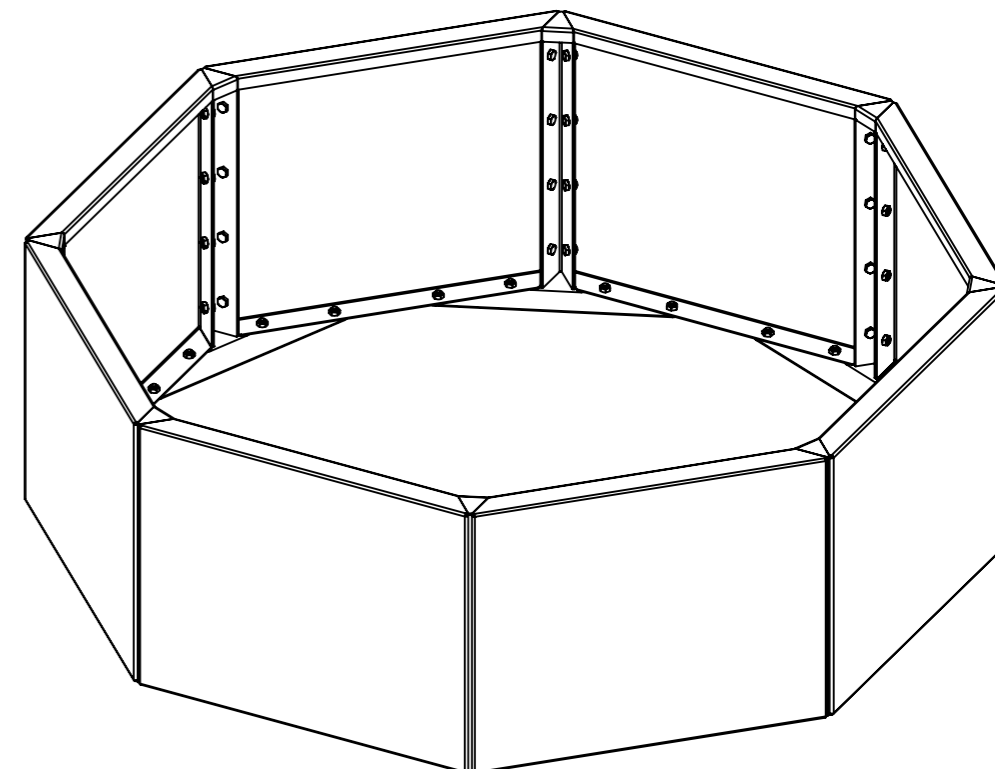

1-A

Achthoek

1-B

Model: Achthoek

METAL GARDEN

www.metalgarden.com

2

8x

DETAIL A
SCALE 1 : 8

Only for models bigger than Chicago 300mm

Optional:

16x

DETAIL B
SCALE 1 : 5

Bottom plate

16x

DETAIL C
SCALE 1 : 5

Adjustable feet

8x

DETAIL D
SCALE 1 : 5

Wheels

Model: Achthoek

METAL GARDEN

www.metalgarden.com