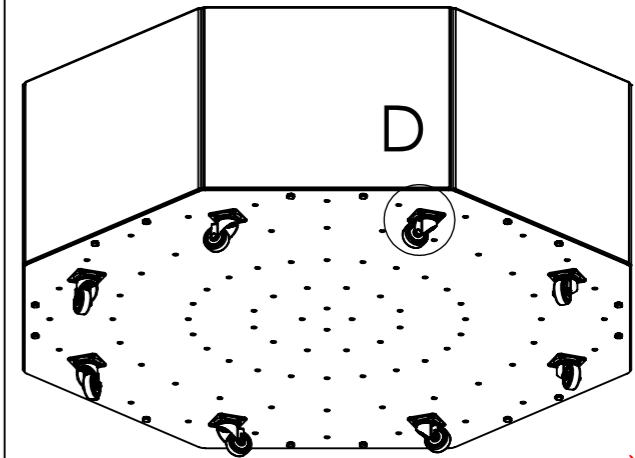

DETAIL A
SCALE 1 : 8

Only for models bigger than Chicago 300mm

Optional:

16x

DETAIL B
SCALE 1 : 5

Bottom plate

16x

DETAIL C
SCALE 1 : 5

Adjustable feet

8x

DETAIL D
SCALE 1 : 5

Wheels

Model: Achthoek

METAL GARDEN

www.metalgarden.com