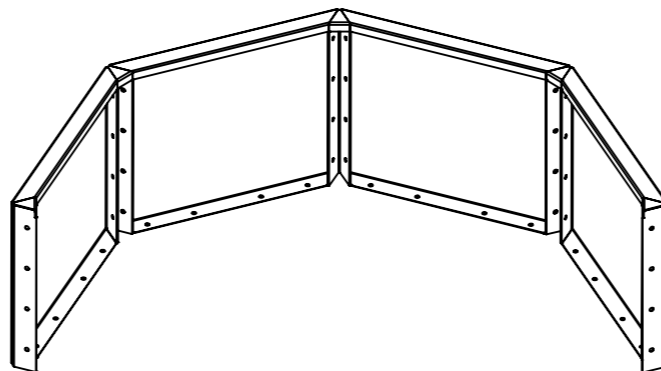

1-A

Achthoek

1-B

Model: Achthoek

METAL GARDEN

www.metalgarden.com

2

8x

DETAIL A
SCALE 1 : 8

Only for models bigger than Chicago 300mm

Optional:

16x

DETAIL B
SCALE 1 : 5

Bottom plate

16x

DETAIL C
SCALE 1 : 5

Adjustable feet

8x

DETAIL D
SCALE 1 : 5

Wheels

Model: Achthoek

METAL GARDEN

www.metalgarden.com