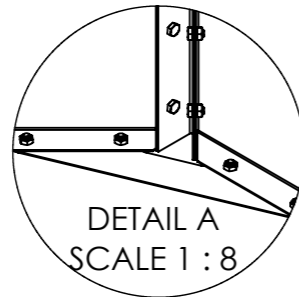

DETAIL A
SCALE 1 : 8

Only for models bigger than Chicago 300mm

Optional:

16x

DETAIL B
SCALE 1 : 5

Bottom plate

16x

DETAIL C
SCALE 1 : 5

Adjustable feet

8x

DETAIL D
SCALE 1 : 5

Wheels

Model: Achthoek

METAL GARDEN

www.metalgarden.com