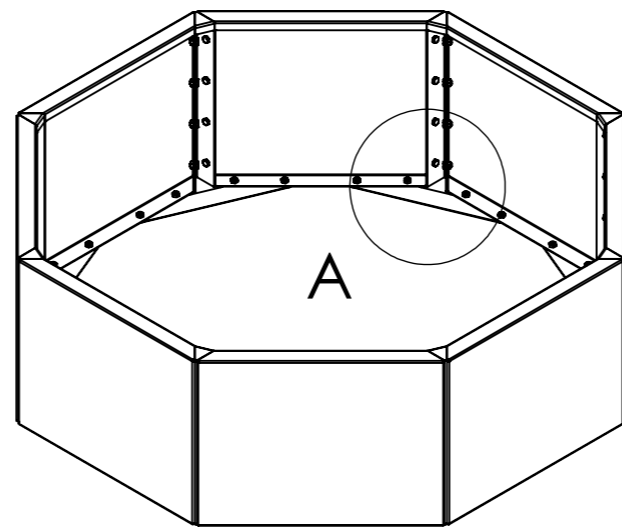

1-A

Achthoek

1-B

Model: Achthoek

METAL GARDEN

www.metalgarden.com

2

8x

DETAIL A
SCALE 1 : 8

Only for models bigger than Chicago 300mm

Optional:

16x

DETAIL B
SCALE 1 : 5

Bottom plate

16x

DETAIL C
SCALE 1 : 5

Adjustable feet

8x

DETAIL D
SCALE 1 : 5

Wheels

Model: Achthoek

METAL GARDEN

www.metalgarden.com