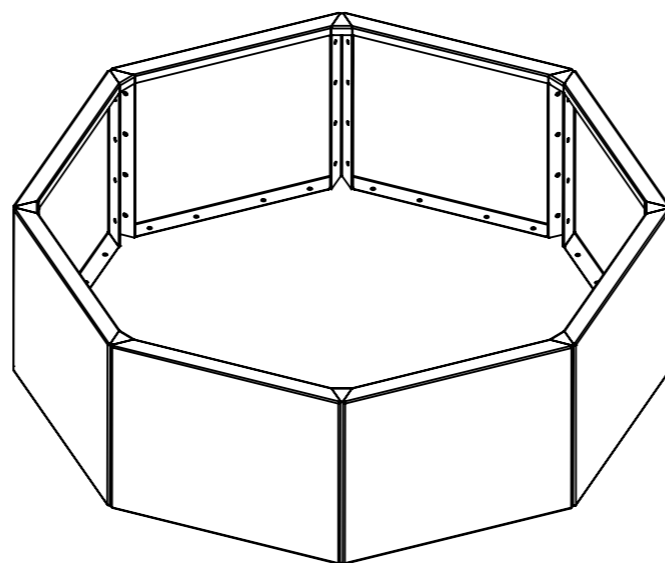

1-A

Achthoek

1-B

Model: Achthoek

METAL GARDEN

www.metalgarden.com

2

8x

DETAIL A
SCALE 1 : 8

Only for models bigger than Chicago 300mm

Optional:

16x

DETAIL B
SCALE 1 : 5

Bottom plate

16x

DETAIL C
SCALE 1 : 5

Adjustable feet

8x

DETAIL D
SCALE 1 : 5

Wheels

Model: Achthoek

METAL GARDEN

www.metalgarden.com