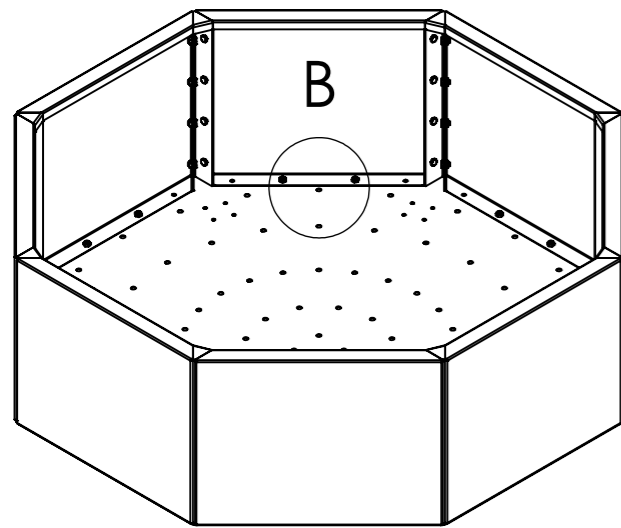

1-A

Achthoek

1-B

Model: Achthoek

METAL GARDEN

www.metalgarden.com

2

8x

DETAIL A
SCALE 1 : 8

Only for models bigger than Chicago 300mm

Optional:

16x

DETAIL B
SCALE 1 : 5

Bottom plate

16x

DETAIL C
SCALE 1 : 5

Adjustable feet

8x

DETAIL D
SCALE 1 : 5

Wheels

Model: Achthoek

METAL GARDEN

www.metalgarden.com