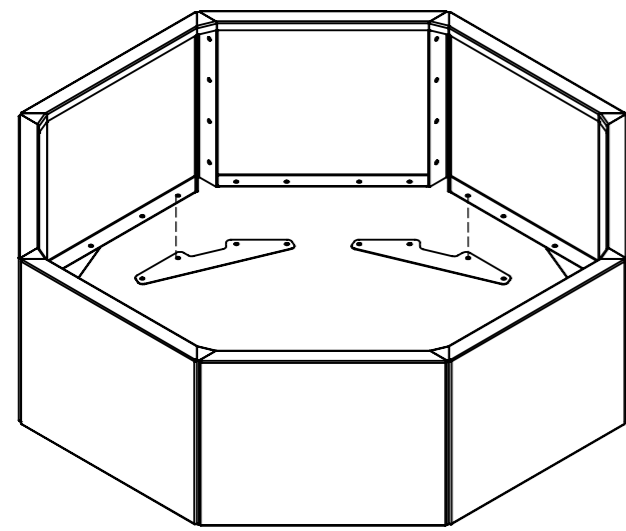

1-A

Achthoek

1-B

Model: Achthoek

METAL GARDEN

www.metalgarden.com

2

8x

DETAIL A
SCALE 1 : 8

Only for models bigger than Chicago 300mm

Optional:

16x

DETAIL B
SCALE 1 : 5

Bottom plate

16x

DETAIL C
SCALE 1 : 5

Adjustable feet

8x

DETAIL D
SCALE 1 : 5

Wheels

Model: Achthoek

METAL GARDEN

www.metalgarden.com