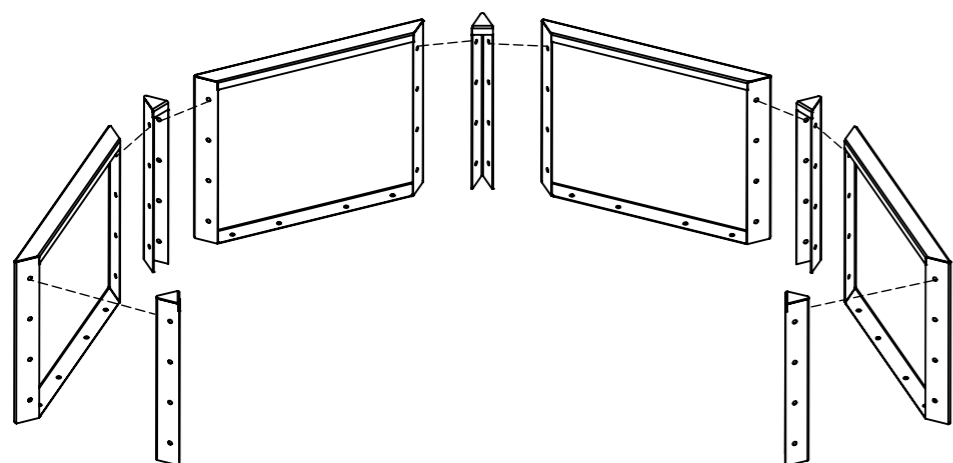

1-A

Achthoek