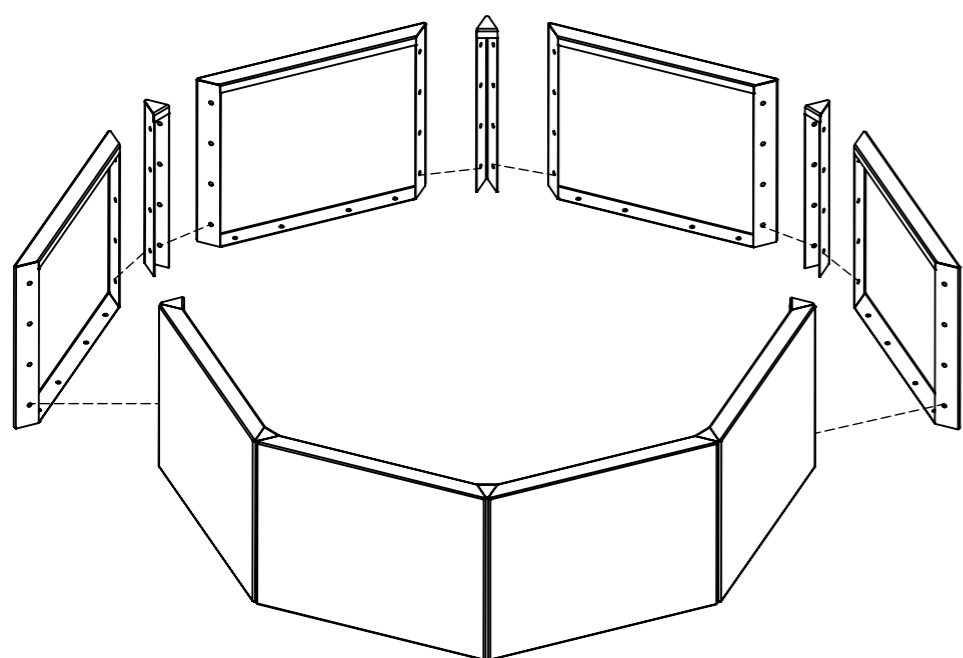

1-A

Achthoek

1-B

Model: Achthoek

METAL GARDEN

www.metalgarden.com

2

8x

DETAIL A
SCALE 1 : 8

Only for models bigger than Chicago 300mm

Optional:

16x

DETAIL B
SCALE 1 : 5

Bottom plate

16x

DETAIL C
SCALE 1 : 5

Adjustable feet

8x

DETAIL D
SCALE 1 : 5

Wheels

Model: Achthoek

METAL GARDEN

www.metalgarden.com