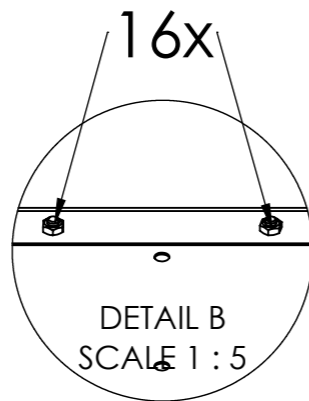

DETAIL A
SCALE 1 : 8

Only for models bigger than Chicago 300mm

Optional:

16x

DETAIL B
SCALE 1 : 5

Bottom plate

16x

DETAIL C
SCALE 1 : 5