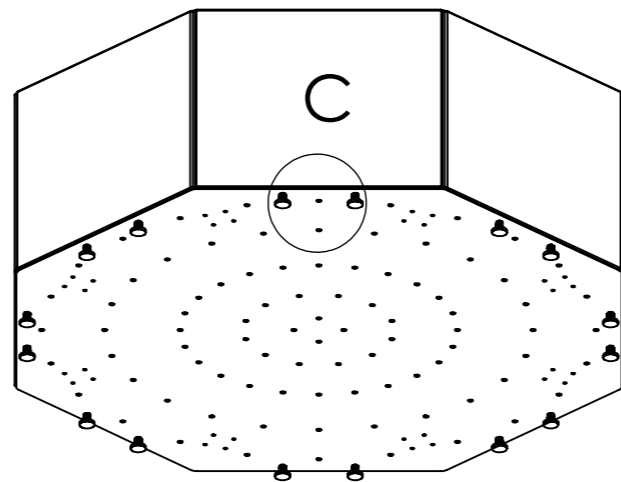

DETAIL A
SCALE 1 : 8

Only for models bigger than Chicago 300mm

Optional:

16x

DETAIL B
SCALE 1 : 5

Bottom plate

16x

DETAIL C
SCALE 1 : 5

Adjustable feet

8x

DETAIL D
SCALE 1 : 5

Wheels

Model: Achthoek

METAL GARDEN

www.metalgarden.com